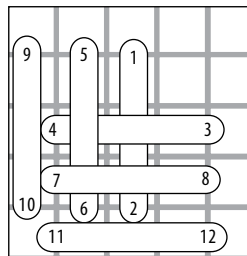

AUTUMN JUMBLE

Corrections

STITCH/COLOR KEY

	Waterlilies 052	Marigold	Cross Stitch	1 ply
	Needlepoint Silk 981	Light Taupe	Cross Stitch	1 ply
	Needlepoint Silk 292	Medium Gray Green	Cross Stitch	1 ply
	Needlepoint Silk 342	Light Olive	Cross Stitch	1 ply
	Needlepoint Silk 955	Brown	Cross Stitch	1 ply
	Needlepoint Silk 209	Russet Red	Cross Stitch	1 ply
	Needlepoint Silk 693	Gold	Cross Stitch	1 ply
	Needlepoint Silk 998	Black	Cross Stitch	1 ply
	Needlepoint Silk 209	Russet Red	Octagonal Leviathan	1 ply
	Needlepoint Silk 693	Gold	Woven Stitch	1 ply
	Waterlilies 052	Marigold	Jessica Stitch	1 ply
	Needlepoint Silk 693	Gold	Vertical Lazy Daisy	1 ply
	Needlepoint Silk 693	Gold	Horizontal Lazy Daisy	1 ply
	Needlepoint Silk 693	Gold	Diagonal Lazy Daisy	1 ply
	Needlepoint Silk 209	Russet Red	Leviathan	1 ply
	Needlepoint Silk 209	Russet Red	Satin Stitch Apple	2 ply